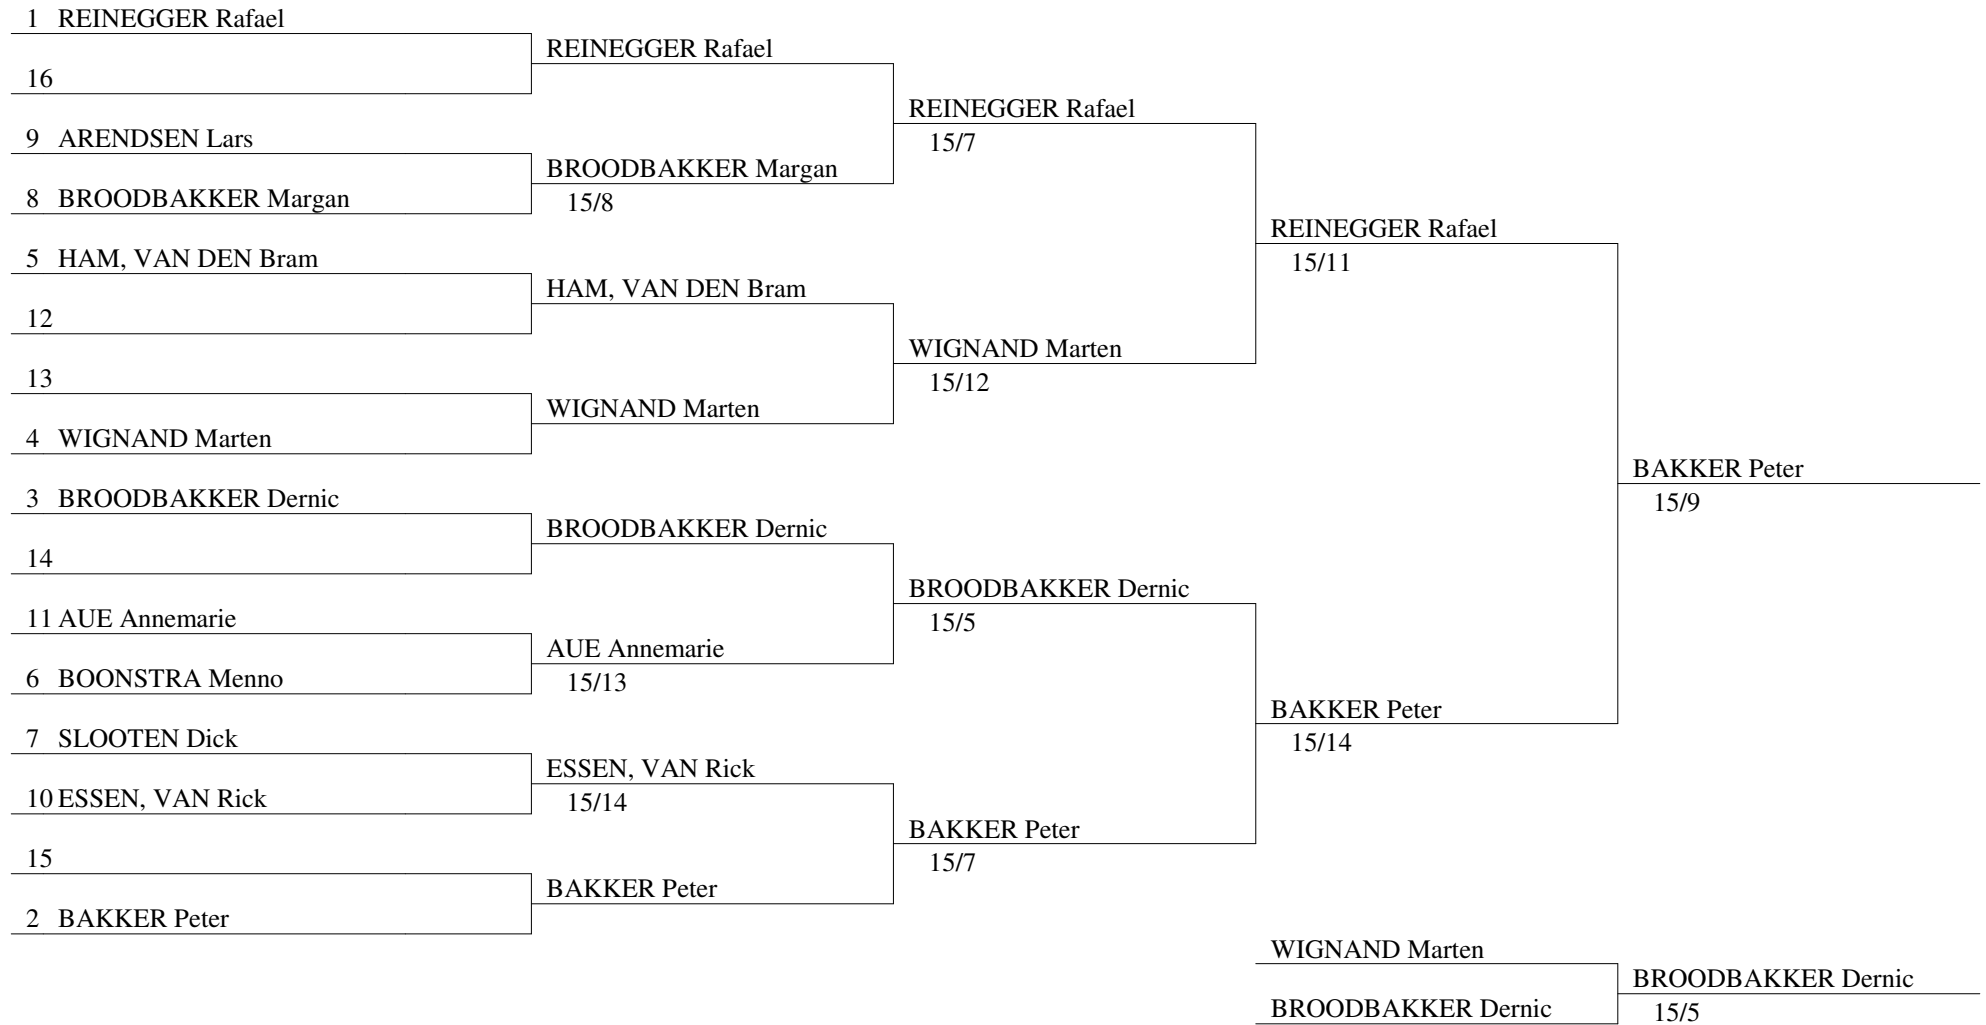

Clubkampioenschap sabel 2009

Tableau of 16

Overall ranking (ordered by ranking)

ranking	name and first name	club	country
1	BAKKER Peter		
2	REINEGGER Rafael		
3	BROODBAKKER Deric		
4	WIGNAND Marten		
5	HAM, VAN DEN Bram		
6	BROODBAKKER Margan		
7	ESSEN, VAN Rick		
8	AUE Annemarie		
9	BOONSTRA Menno		
10	SLOOTEN Dick		
11	ARENDSSEN Lars