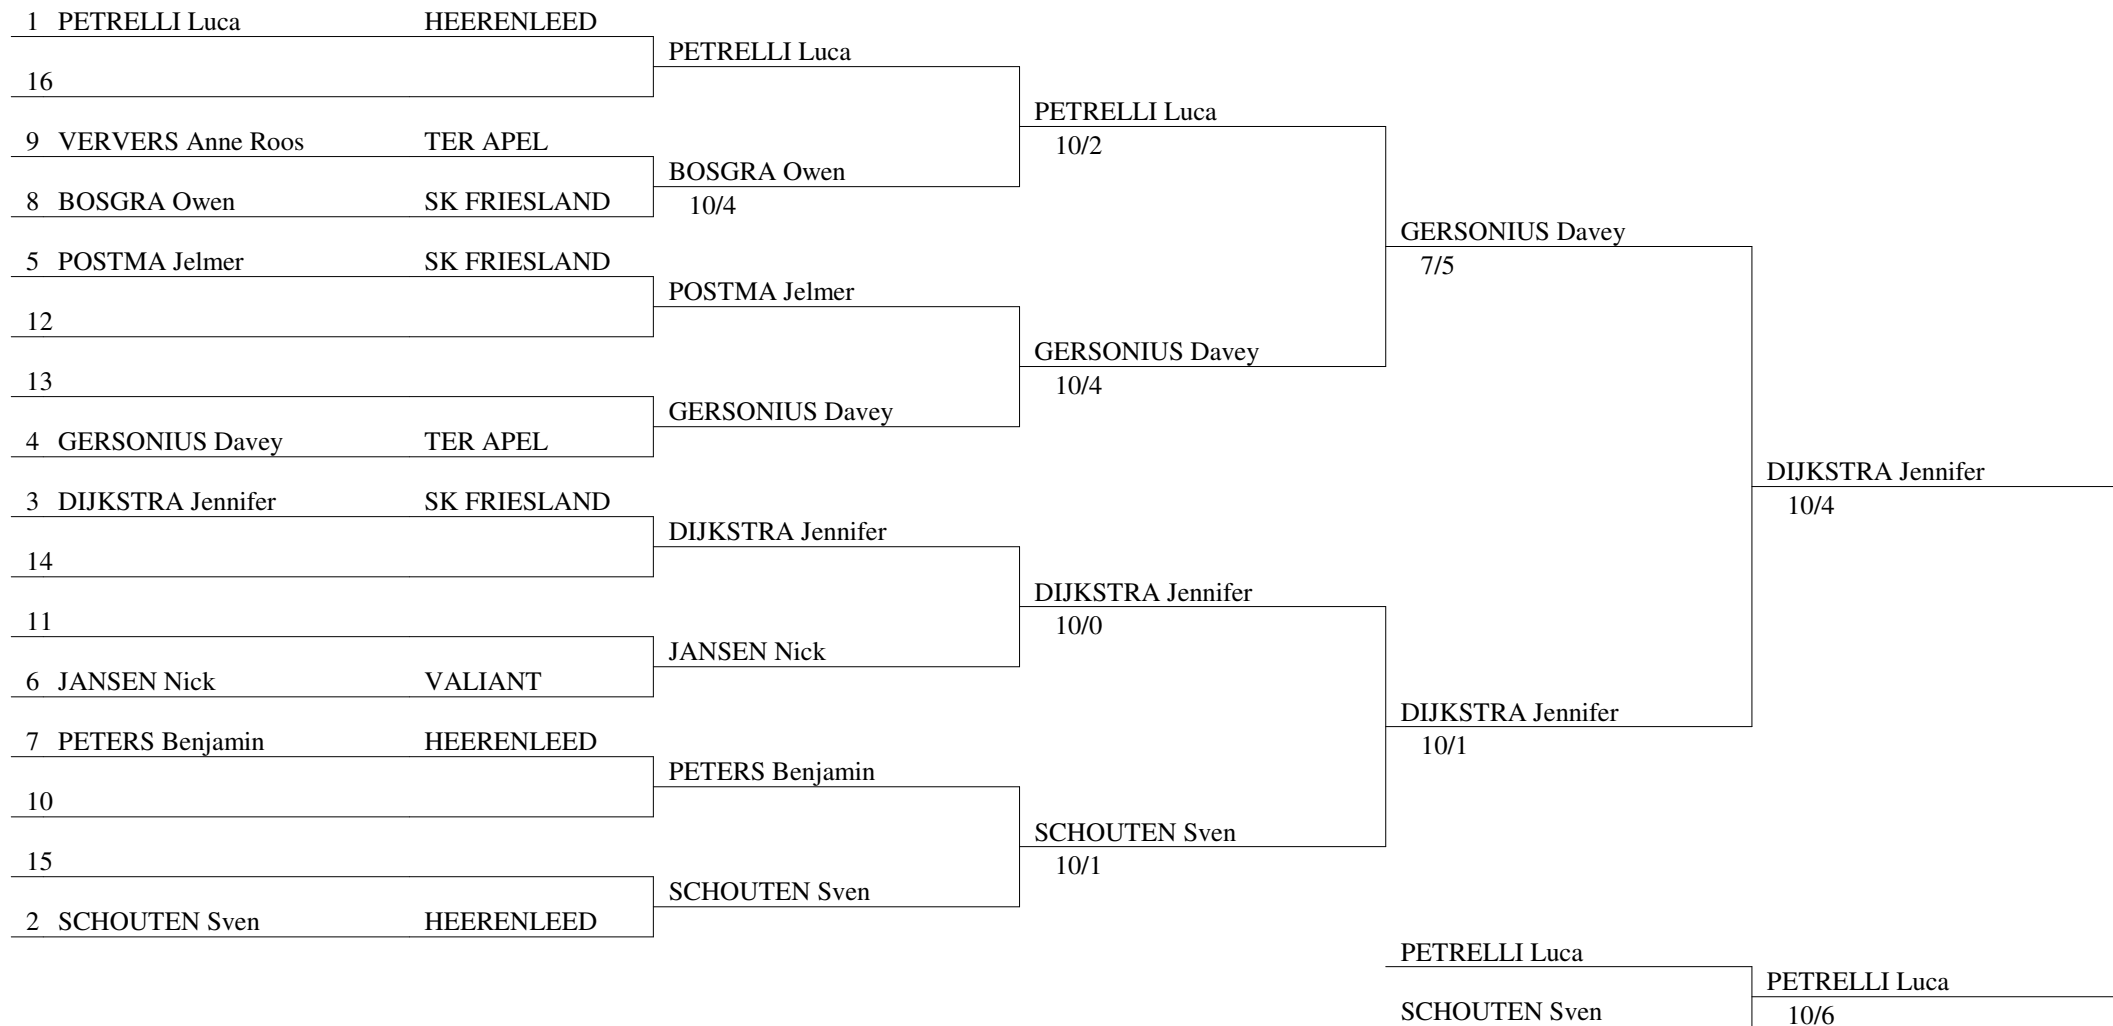

Best of Six 't Harde benjamins

Tableau of 16

Best of Six 't Harde benjamins

Ranking, round no 2 (ordered by ranking)

ranking	name and first name	country	V/M	ind.	HS	group
1	PETRELLI Luca		1.000	14	20	qualifier
2	DIJKSTRA Jennifer		0.750	11	18	qualifier
3	GERSONIUS Davey		0.667	8	13	qualifier
4	POSTMA Jelmer		0.667	4	10	qualifier
5	SCHOUTEN Sven		0.667	2	10	qualifier
6	PETERS Benjamin		0.500	-3	12	qualifier
7	JANSEN Nick		0.250	-10	7	qualifier
8	VERVERS Anne Roos		0.000	-12	8	qualifier
9	BOSGRA Owen		0.000	-14	1	qualifier